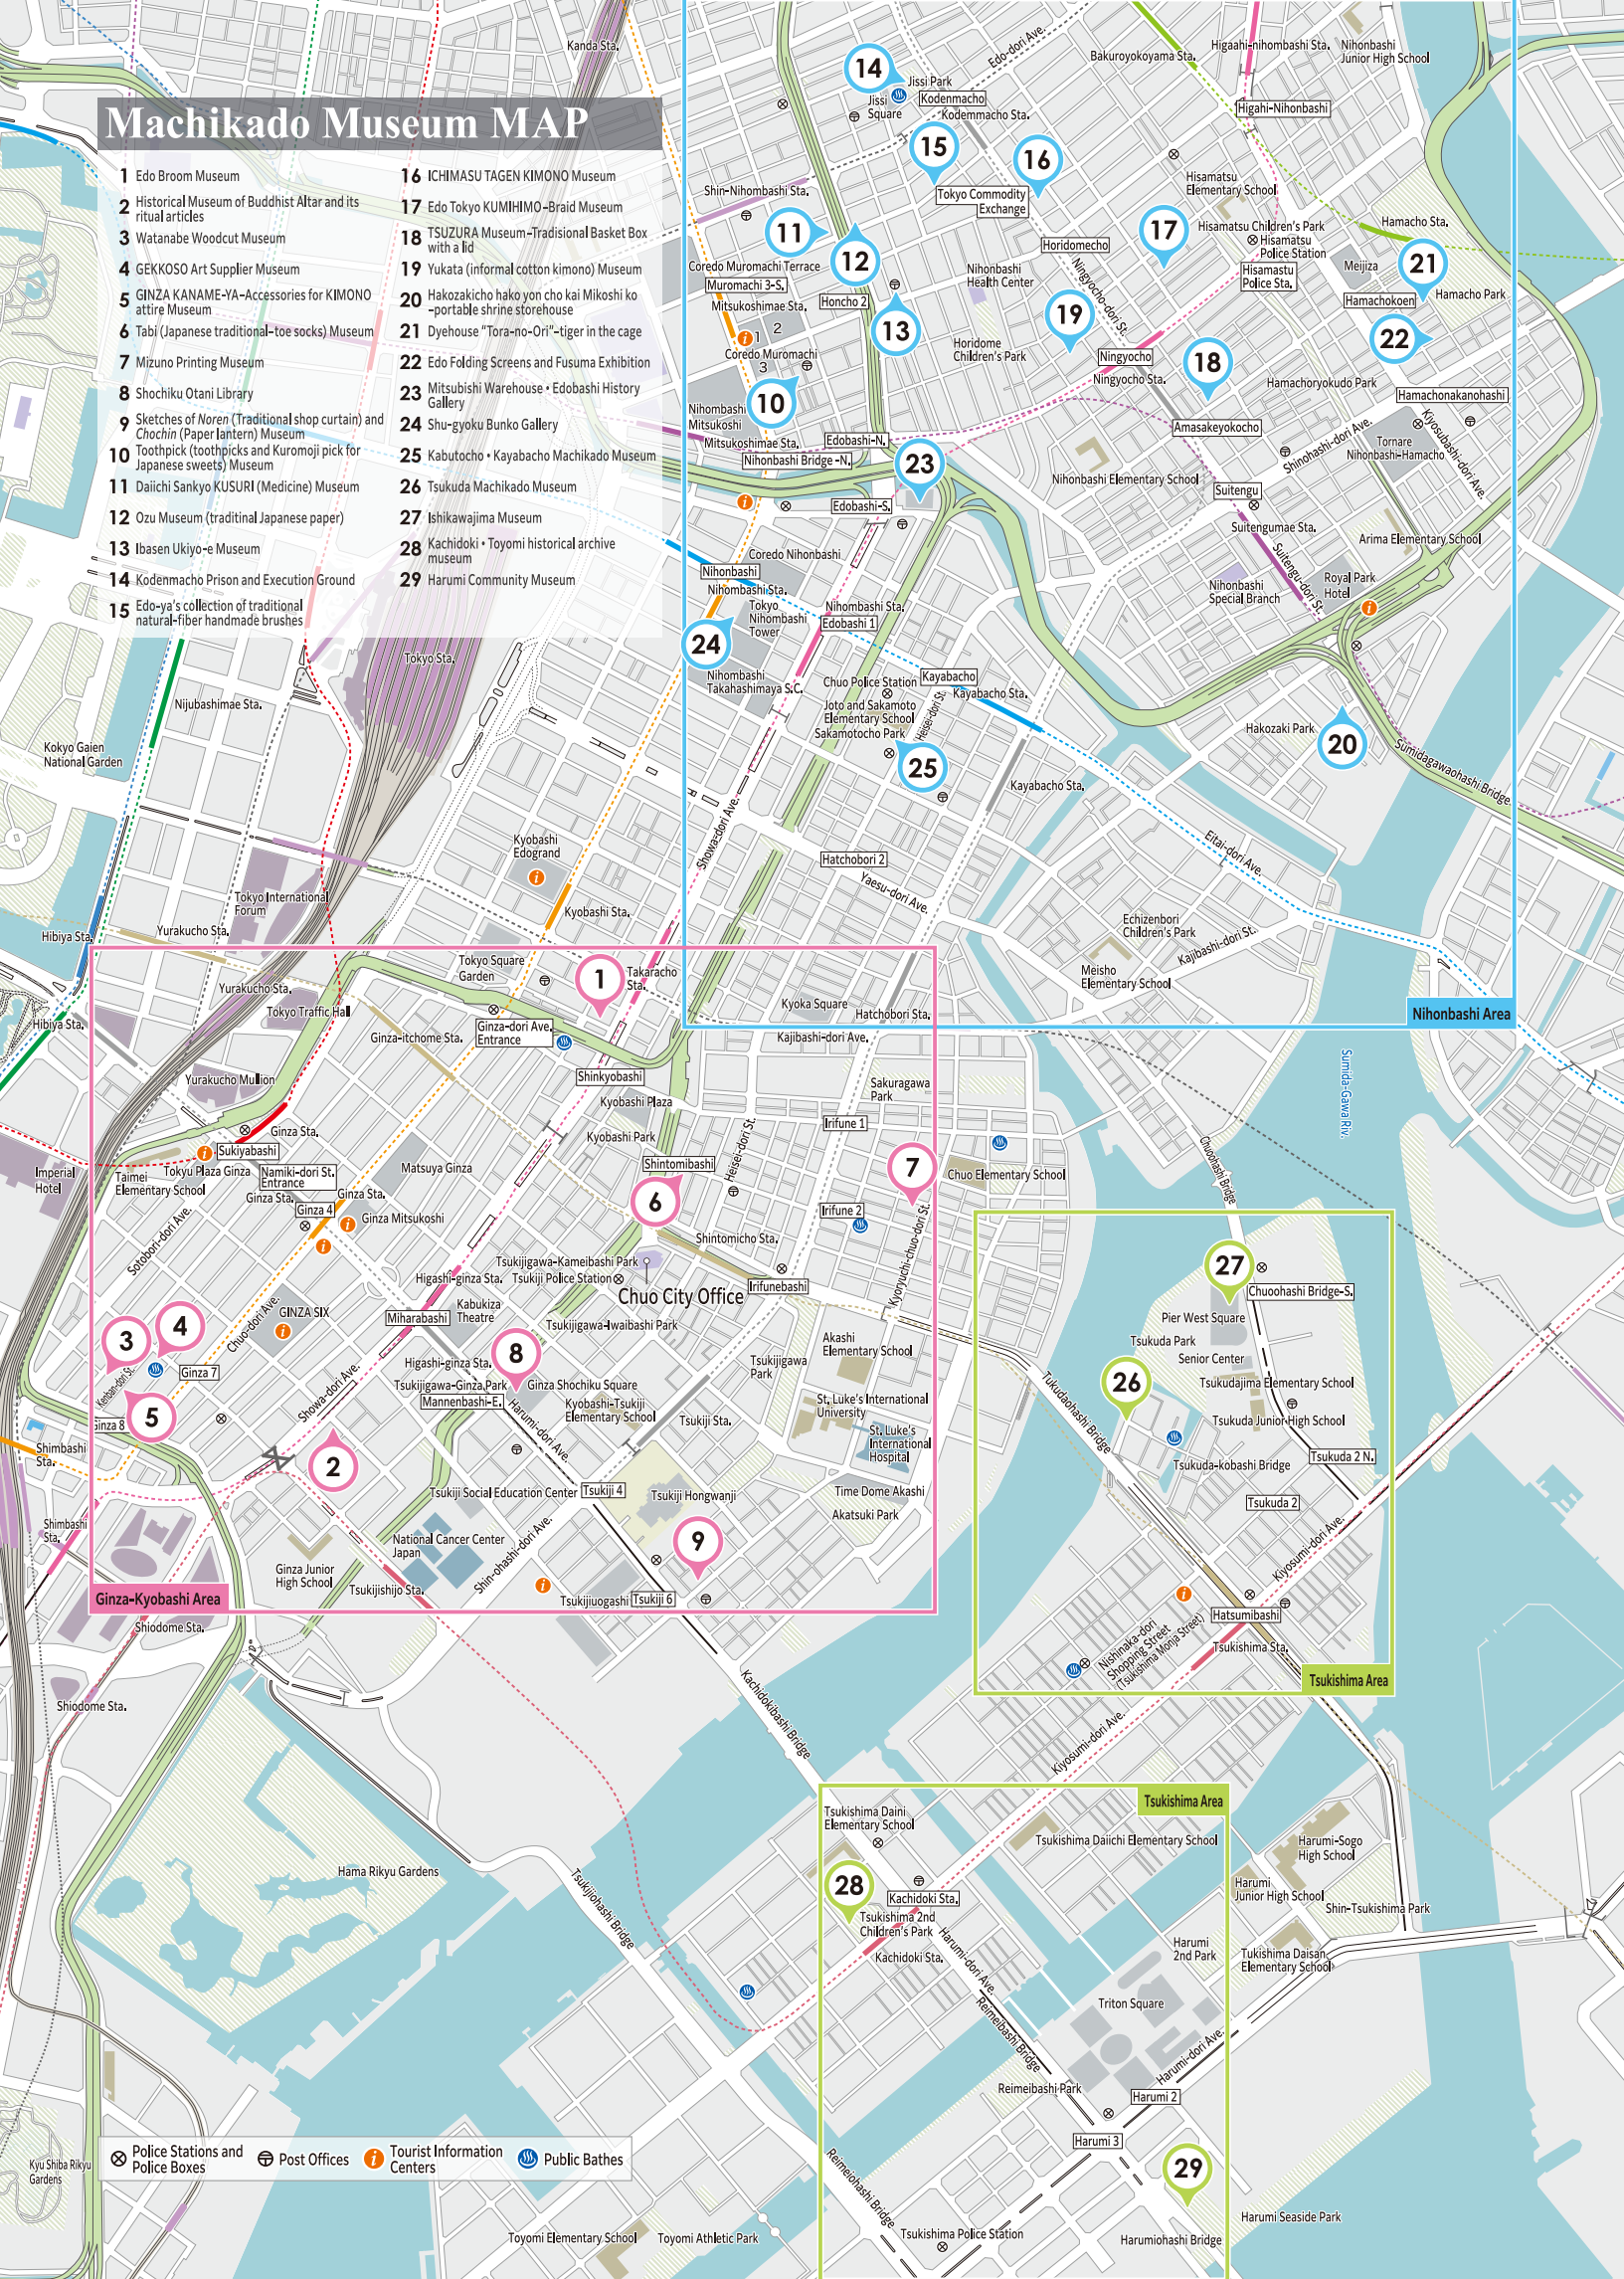

Machikado Museum MAP

1. 1 Edo Broom Museum
2. 2 Historical Museum of Buddhist Altar and its ritual articles
3. 3 Watanabe Woodcut Museum
4. 4 GEKKOSO Art Supplier Museum
5. 5 GINZA KANAME-YA—Accessories for KIMONO attire Museum
6. 6 Tabi (Japanese traditional-toe socks) Museum
7. 7 Mizuno Printing Museum
8. 8 Shochiku Otani Library
9. 9 Sketches of Noren (Traditional shop curtain) and Chochin (Paper Lantern) Museum
10. 10 Toothpick (toothpicks and Kurumoji pick for Japanese sweets) Museum
11. 11 Daiichi Sankyo KUSURI (Medicine) Museum
12. 12 Ozu Museum (traditional Japanese paper)
13. 13 Ibasen Ukiyo-e Museum
14. 14 Kodenmacho Prison and Execution Ground
15. 15 Edo-ya's collection of traditional natural-fiber handmade brushes
16. 16 ICHIMASU TAGEN KIMONO Museum
17. 17 Edo Tokyo KUMIHIMO—Braid Museum
18. 18 TSUZURA Museum—Traditional Basket Box with a lid
19. 19 Yukata (informal cotton kimono) Museum
20. 20 Hakozakicho hako yon cho kai Mikoshi ko—portable shrine storehouse
21. 21 Dyehouse "Tora-no-ori"—tiger in the cage
22. 22 Edo Folding Screens and Fusuma Exhibition
23. 23 Mitsubishi Warehouse • EdoBASHI History Gallery
24. 24 Shu-gyoku Bunko Gallery
25. 25 Kabutocho • Kayabacho Machikado Museum
26. 26 Tsukuda Machikado Museum
27. 27 Ishikawajima Museum
28. 28 Kachidoki • Toyomi historical archive museum
29. 29 Harumi Community Museum

⊗ Police Stations and Police Boxes
Ⓜ Post Offices
ℹ Tourist Information Centers
♨ Public Bathes